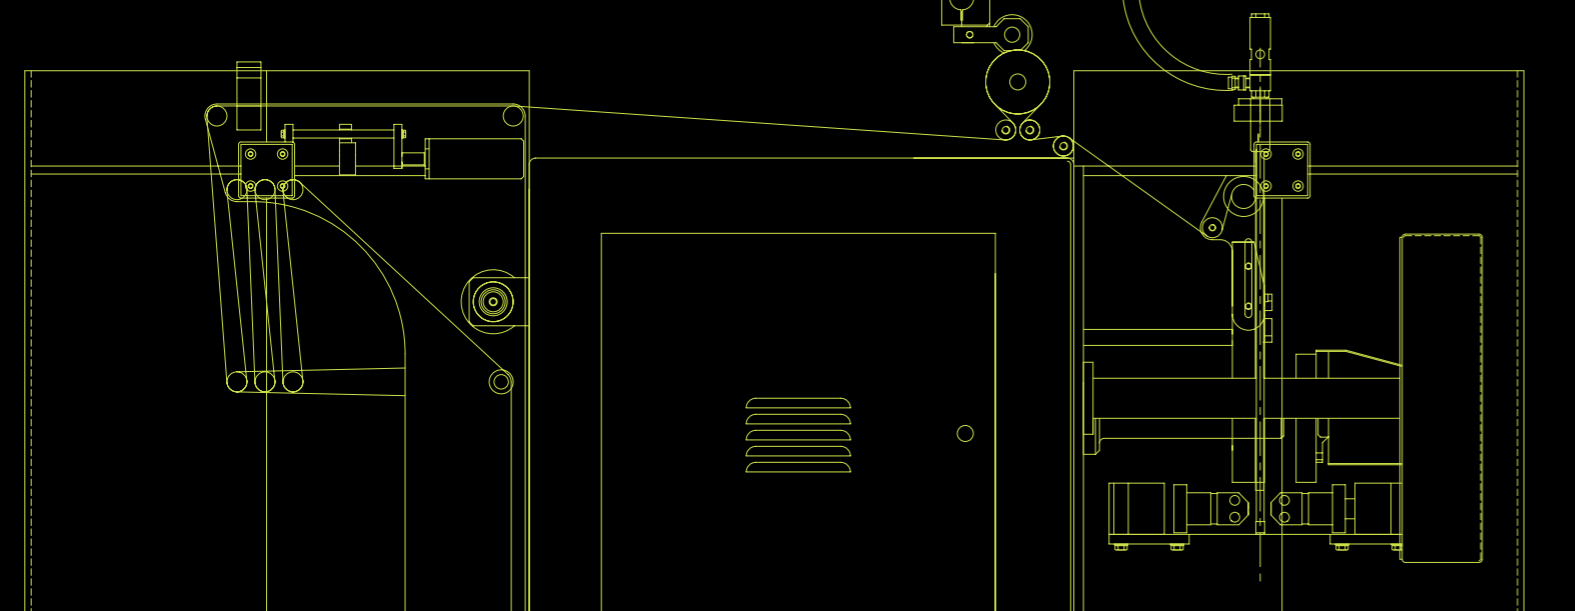

### main characteristics

- Touch screen
- Total hermetic and monobloc machine, easy accessibility without corners for easy cleaning
- CIP & SIP procedures
- Entirely stainless steel aisi-316l
- Laminar airflow
- Expanding reel shaft
- Covered unwinder, motorized with security protections.
- Photocell automatic correction of impression
- Production counter
- Tip-up vertical jaws
- Stick presence control per dosing
- Automatic stickpack length change
- Vertical folding and independent jaws
- Temperature adjustment by the touch screen
- Automatic reel alignment
- Automatic photocell adjustment
- All parts in contact with the product in aisi-316l
- Ethernet communication

## Technical Details

	4 Lanes	6 Lanes	8 Lanes	10 Lanes	12 Lanes	14 Lanes
Min. StickPack width	17	17	17	17	17	17
Max. StickPack width	56	48	35	26	21	17
Max. StickPack length	180	180	180	180	180	180
Min. StickPack length	30	30	30	30	30	30
Min. Speed production (Stick/min)	120	180	240	300	360	420
Max. Speed production (Stick/min)	320	480	640	800	960	1.120
Reel Shaft (mm)	70/150	70/150	70/150	70/150	70/150	70/150
Ø Reel max.	500mm					
Standard Power consumption	5 kw					
Standard Air consumption (l./min)	220					

Taylor made equipments to meet customer's requirements, up to 25 lanes, 1000 mm.reel width max. End of line equipment also available.

**allyoucanimaginein!**

**[www.aranow.com](http://www.aranow.com)**